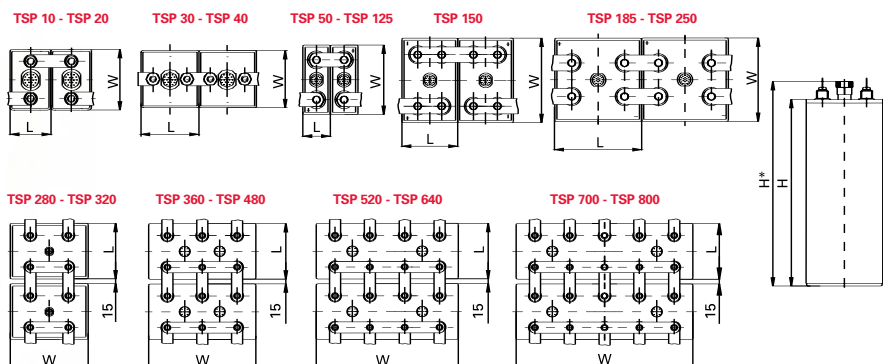

* Includes height over terminals

Battery Layout